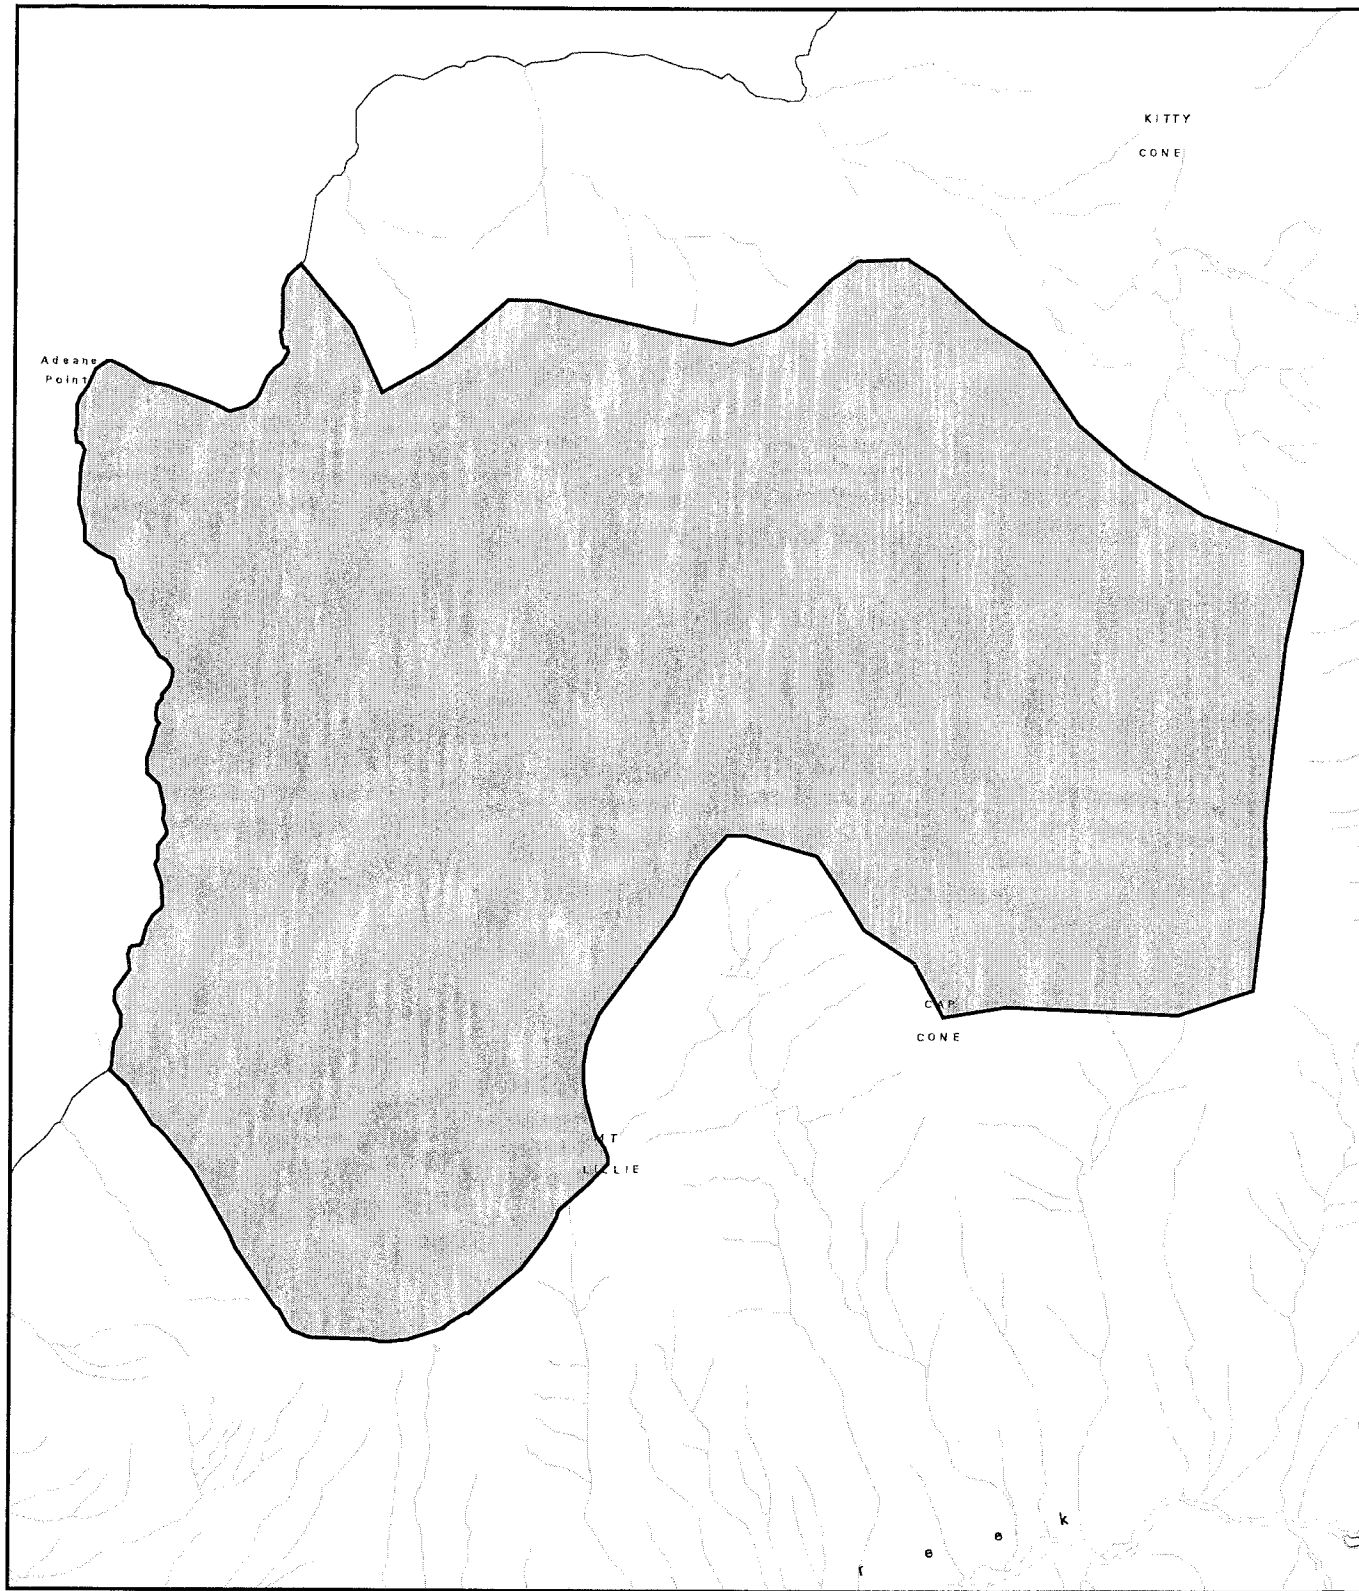

Central Coast Designated Area No. 2
Adeane Point